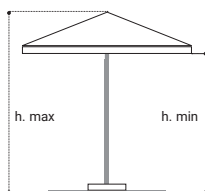

## NEW 2026

*led lighting system  
with remote control,  
dimmerable and with  
change temperature light  
(from warm to cold)*

DIMENSIONE / SIZE		ø3	3x3	3,5x3,5	4x4	2x3	3x4
ALTEZZA CON BASE HEIGHT WITH BASE	h. max (cm)	263	263	290	328	263	294
	h. min (cm)	214	200	227	230	200	218
VOLUME IMBALLO m <sup>3</sup> PACKED VOLUME		0,08	0,10	0,12	0,14	0,09	0,12
PESO (Kg) / WEIGH		10,5	14,0	17,3	23,5	12	18,5
PALO (cm) / POLE		6,0	6,0	6	6,0	6,0	6,0
STECHE (NR.) / RIBS		8	8	8	8	6	8
PENDENTE / FLOUNCE		-	.	.	.	.	.
TESSUTO / FABRIC Acrilico - Tempotest® Parà Ombrelloni - PVC Acrylic - Tempotest® Parà Parasols - PVC		.	.	.	.	.	.