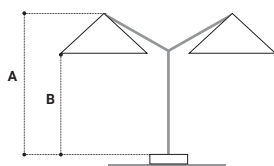

*light system with high efficiency
and low-consumption LED lamps,
with gradation change from 2700 K°
(warm light) to 5700 K° (cold light)*

DIMENSIONE / SIZE		6x6
ALTEZZA APERTO/ HEIGHT OPENED	A	314
ALTEZZA APERTO SOTTO STECCA HEIGHT OPENED UNDER THE RIB	B	214
DIMENSIONE EFFETTIVA REAL SIZE		640x640
STECCHHE (NR.) / RIBS		8x4
TESSUTO / FABRIC Acrilico - Tempotest® Parà Ombrelloni Tempotest® Parà Starlight Blue Acrylic - Tempotest® Parà Parasols Tempotest® Parà Starlight Blue		.

*Quote e dimensioni indicative, espresse in cm / Highs and dimensions are indicatives and expressed in cm